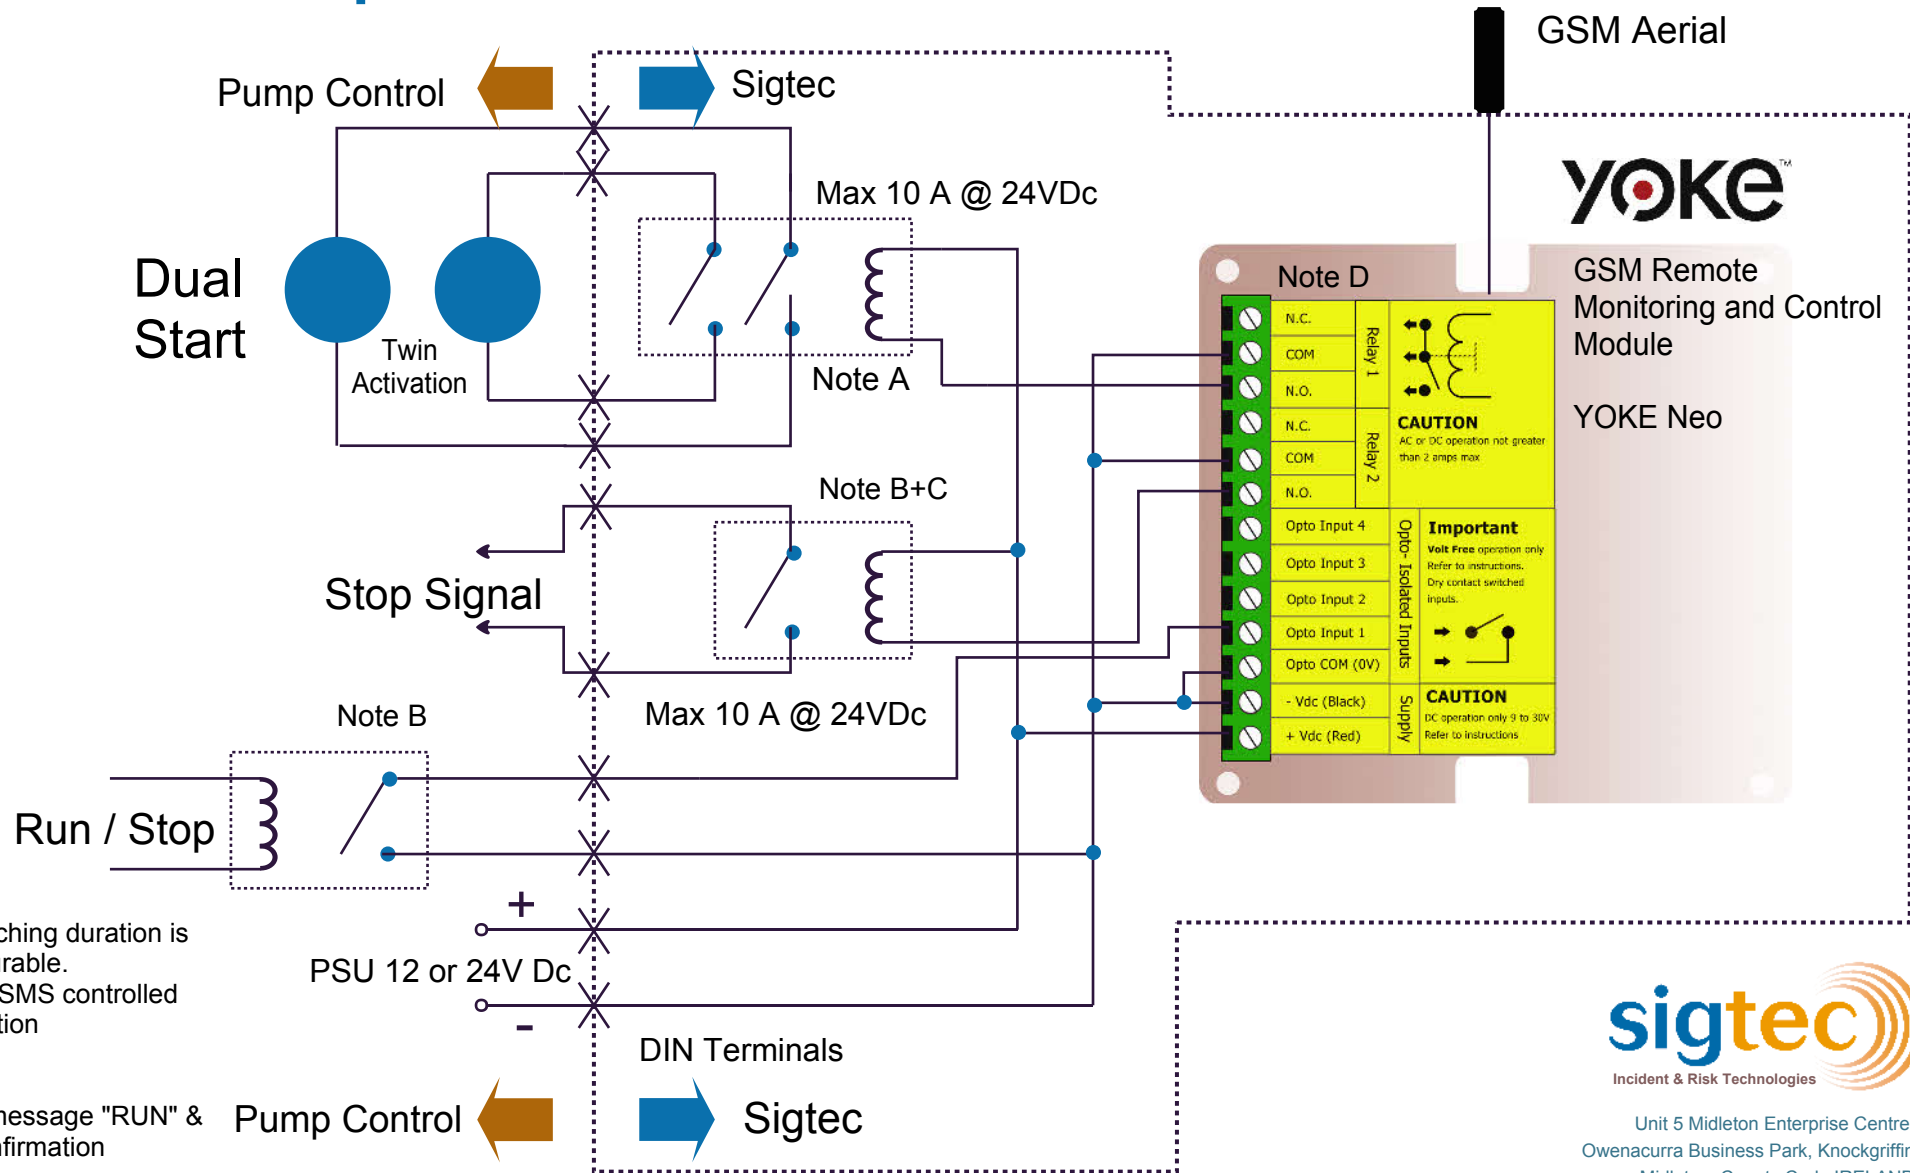

Remote Fire Pump Starter

Unit 5 Middleton Enterprise Centre,
Owenacurra Business Park, Knockgriffin
Middleton, County Cork, IRELAND
T +353 21 4633675 | F +353 21 464567

A4 LS	Client:	
	Ref:	